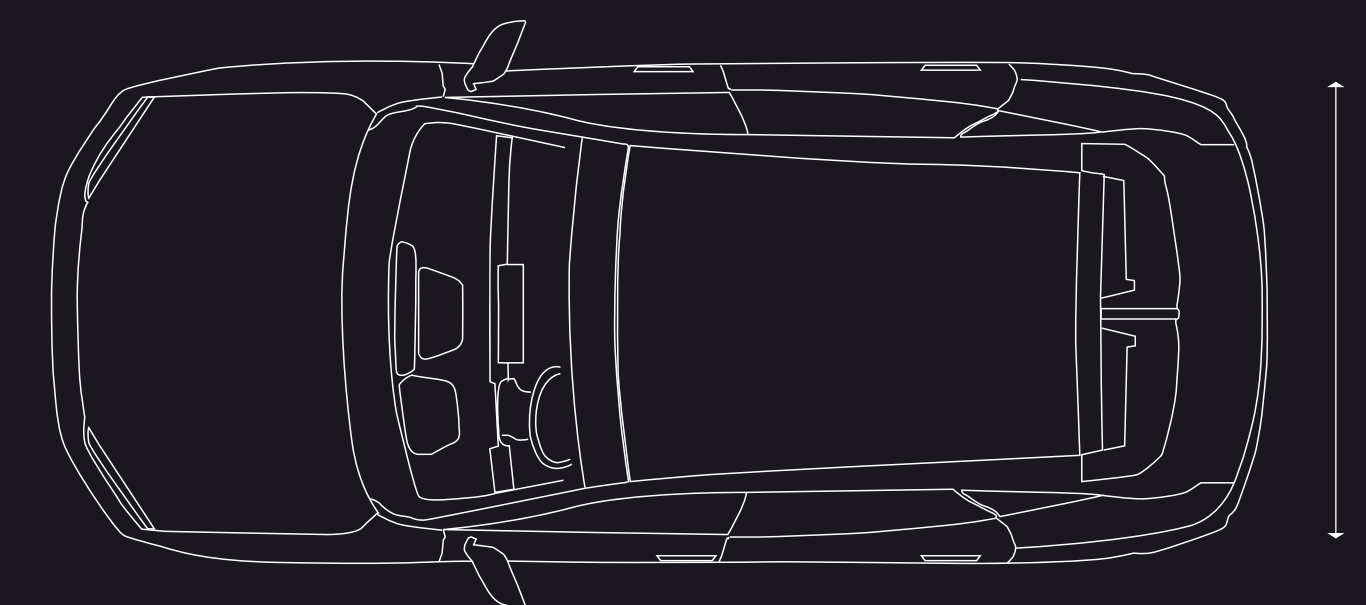

## **i** ***STRIKING EXTERIOR DESIGN***

- ▶ The Jetour Dashing has sharp looks translated in its aerodynamic body styling and contemporary appearance.
- ▶ Sharp shoulder lines with 20-inch alloys leads to a finely-sculpted profile.